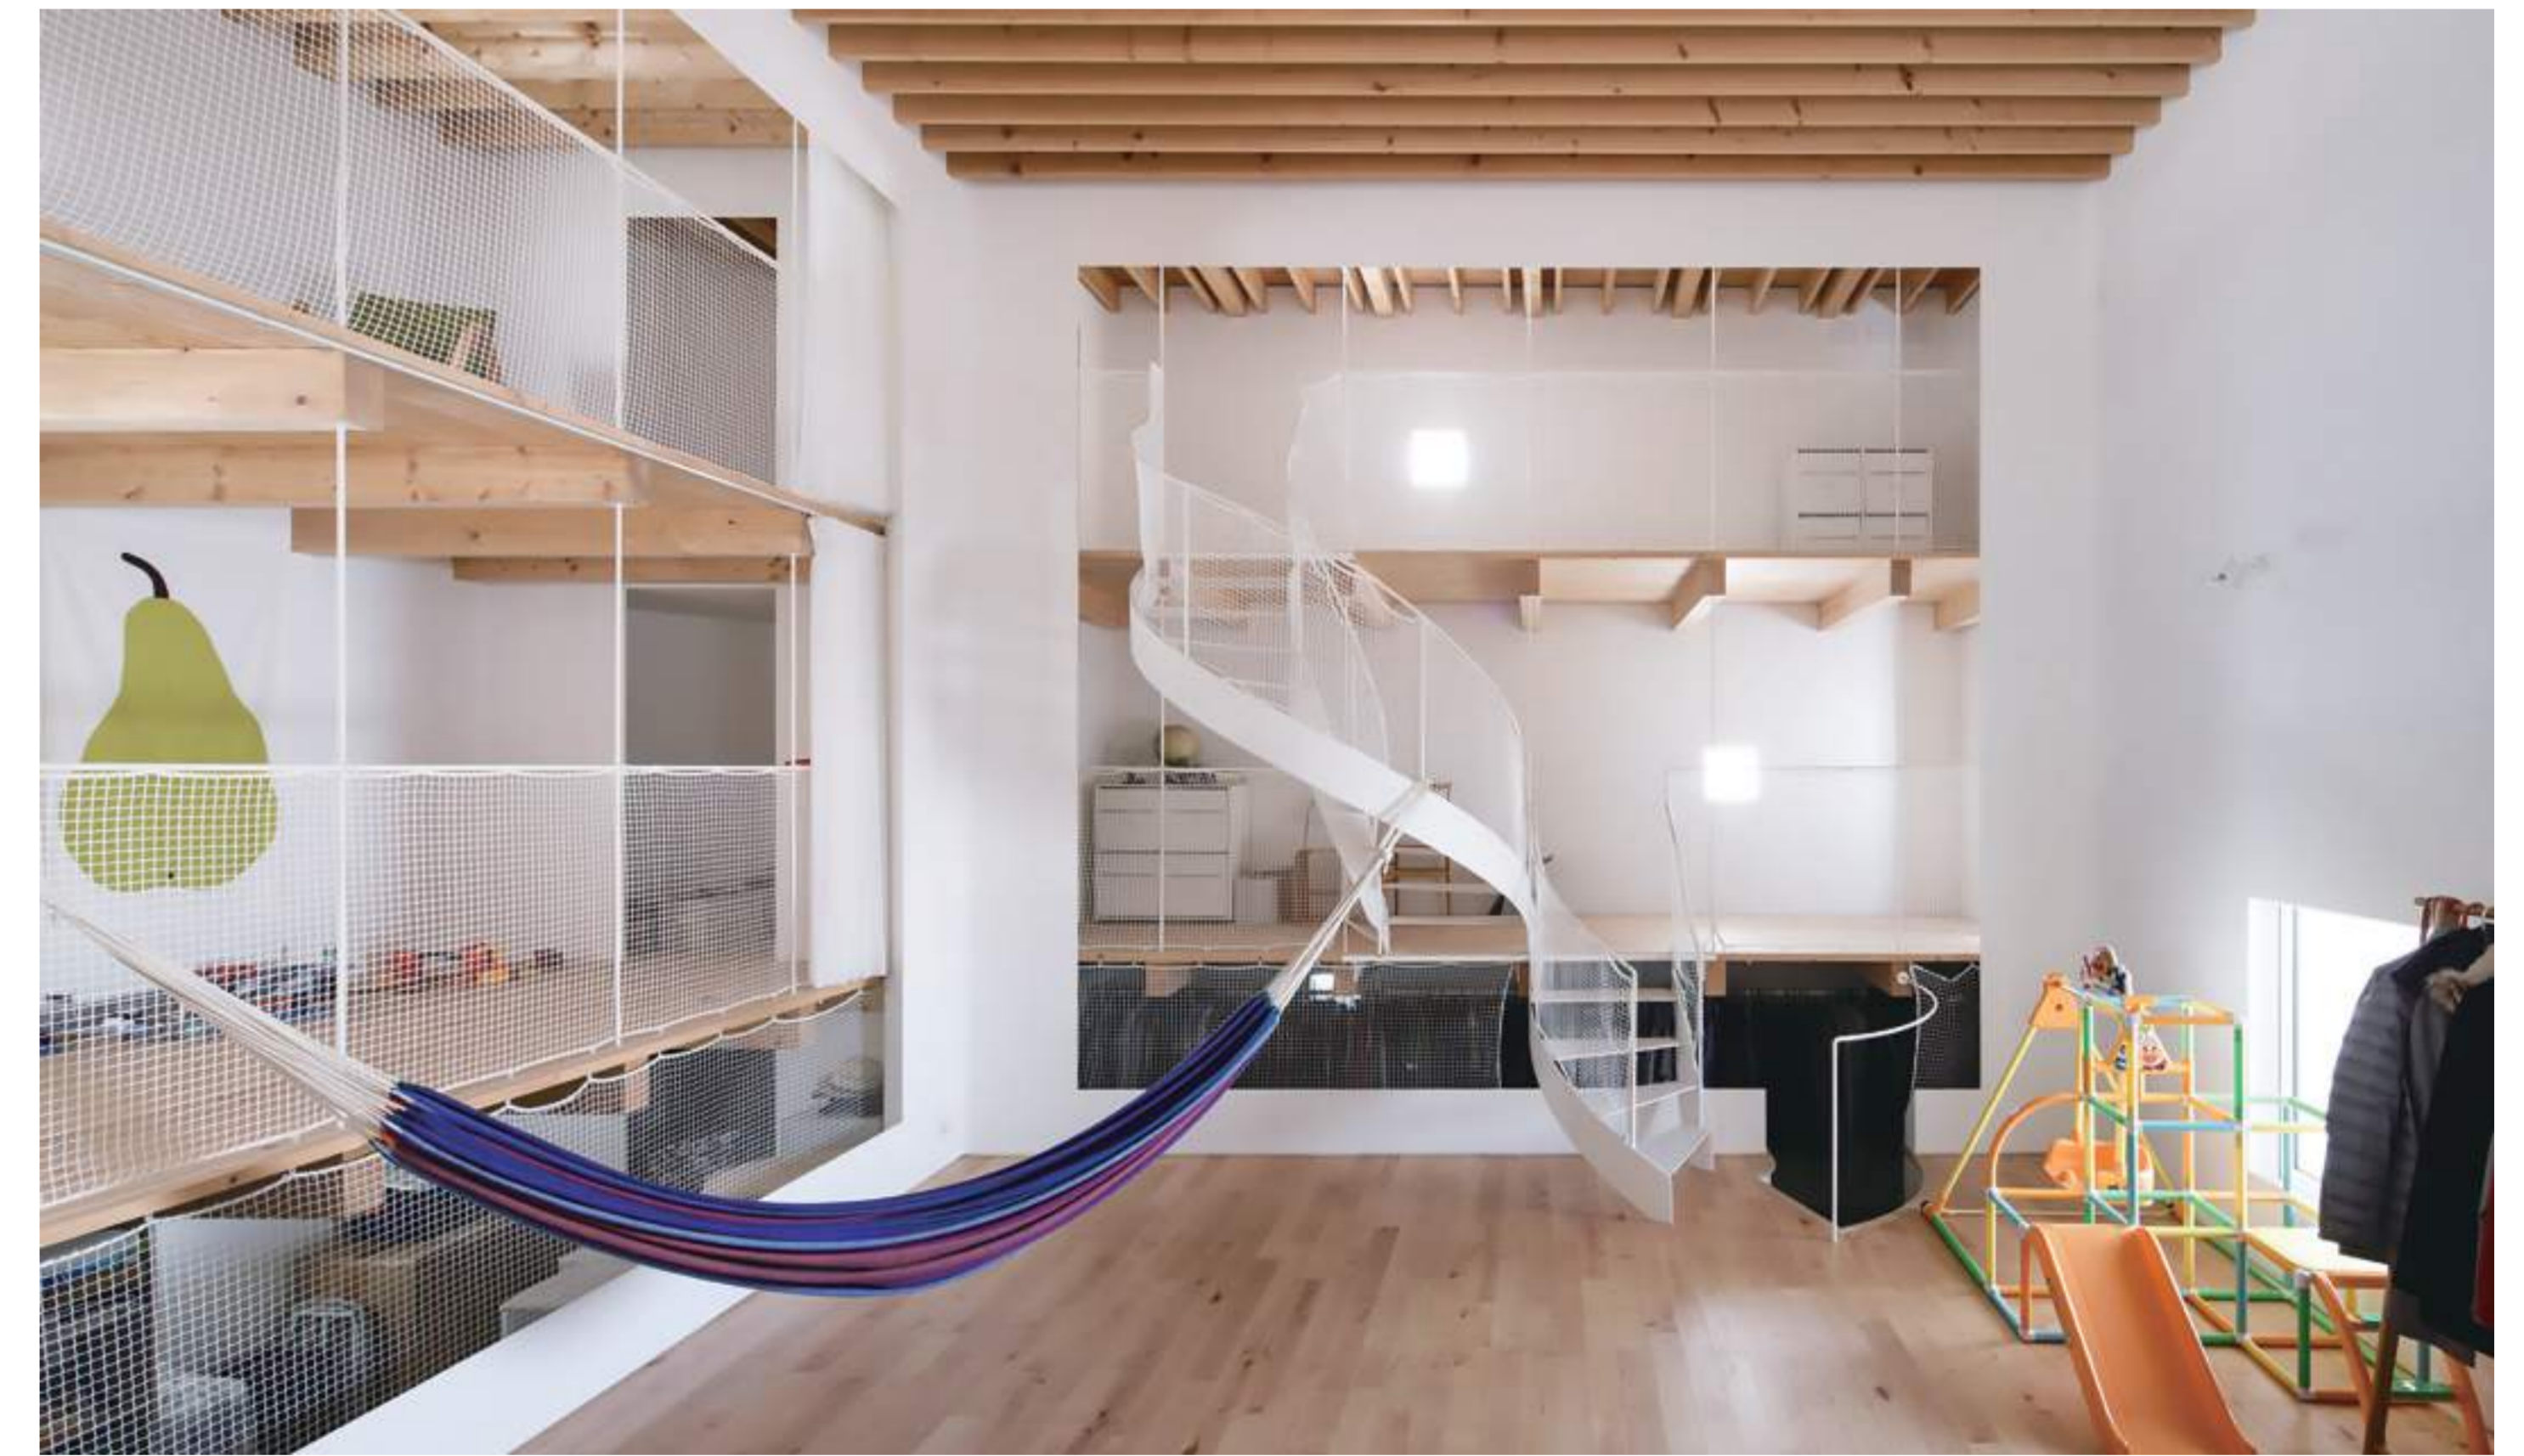

CLIENT I. + B. Baechi Foundation to protect Wallpaintings
PROJECT Gus Wüstemann architects
TITLE Affordable Housing in Zurich for the Baechi Foundation
CONSTRUCTION 2018, Zurich, Switzerland

24

CLIENT Yoshimasa Sugimoto
PROJECT Jun Igarashi Architects
TITLE Repository
CONSTRUCTION 2014, Asahikawa, Hokkaido, Japan